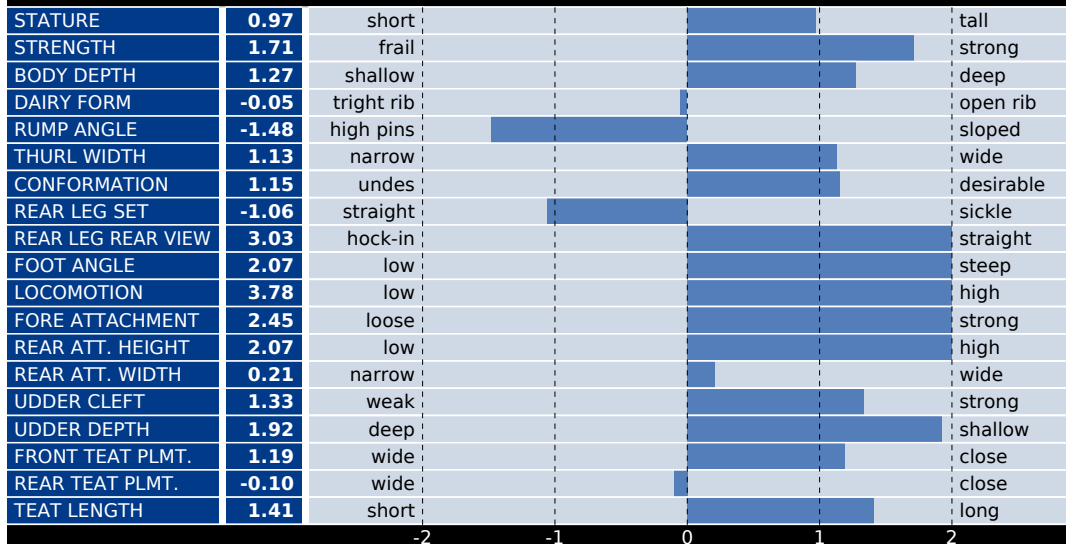

COMEDY

KNS COMEDY TV TL TY - DE000357640700 - aAa

DECEMBER 2019

COMMANDER x KNS REALIT PF (EPIC) x KNS RENDEZVOUS ET PF (MAN-OMAN)

eric.italianstyle

GTPI:
K CAS: BB
B CAS:

PRODUCTION

GPFT	3470
DAUGHTERS	103
HERDS	67
REL. %	88
MILK	856
FAT	68 KG 0.32%
PROTEIN	59 KG 0.27%
CHEESE INDEX	706
K CAS	BB

CONFORMATION

TYPE	1.49
DAUGHTERS	45
HERDS	27
UDDER COMP.	1.8
FEET AND LEGS COMP.	3.53
REL. %	83

MANAGEMENT TRAITS

CALVING EASE	99
MILK SPEED	106
SCS	104
LONGEVITY	110
FERTILITY	104
BCS	100

eric.italianstyle