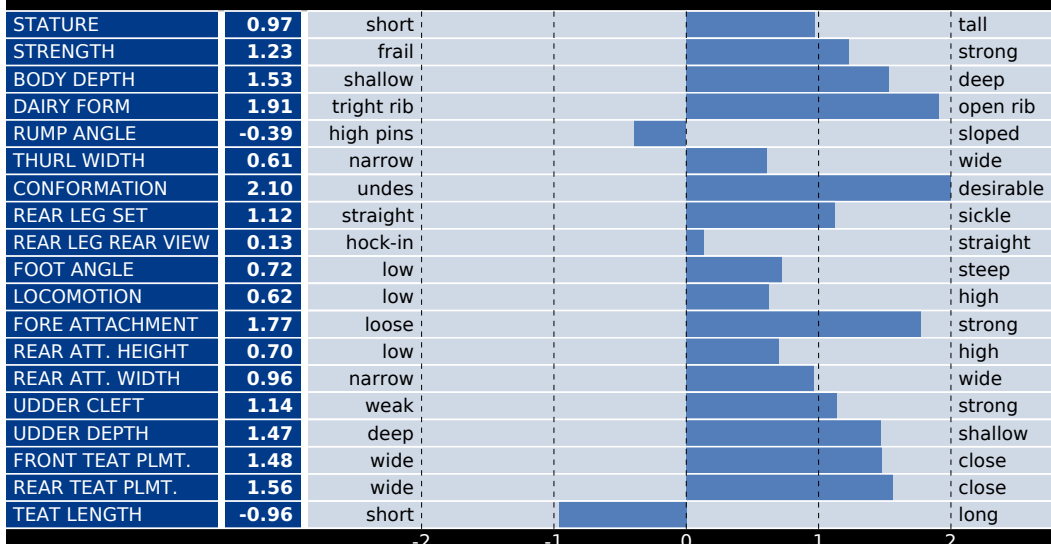

MANAGEMENT TRAITS

CALVING EASE	102
MILK SPEED	94
SCS	110
LONGEVITY	105
FERTILITY	103
BCS	95

Valent Farm Poison Varina