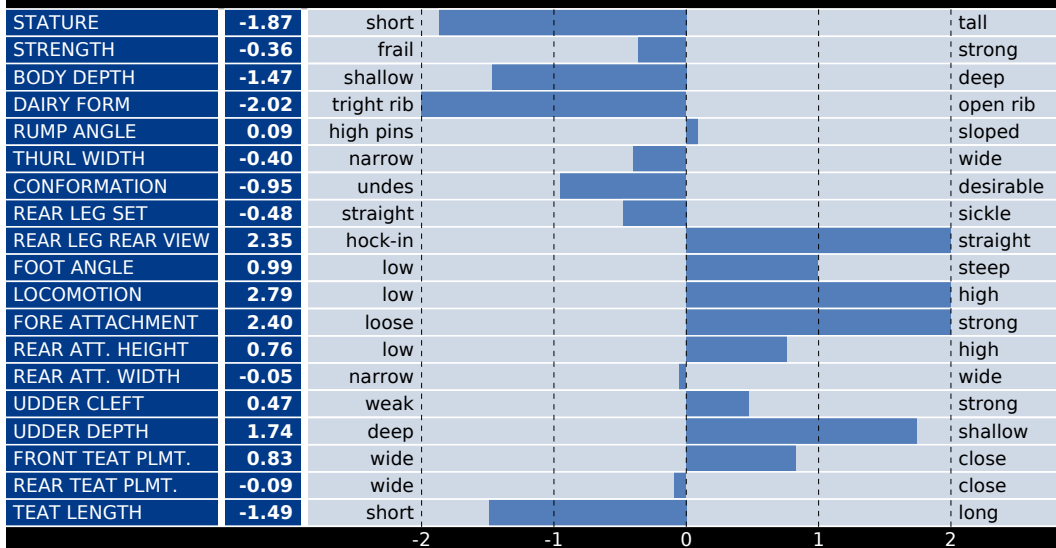

GERONIMO

IDEVRA ROYAL GERONIMO TV TL TY - IT019991371230 - aAa 531

APRIL 2019

SUPERSHOT x GAL-FARM GOGA ET (AGENCY) x GAL-FARM PLAYA (PLANET)

eric.italianstyle

GTPI:
K CAS: AB
B CAS:

PRODUCTION

GPFT	3304
DAUGHTERS	0
HERDS	0
REL. %	75
MILK	878
FAT	62 KG 0.19%
PROTEIN	37 KG 0.05%
CHEESE INDEX	1331
K CAS	AB

CONFORMATION

TYPE	0.49
UDDER COMP.	1.28
FEET AND LEGS COMP.	2.45
REL. %	69

MANAGEMENT TRAITS

CALVING EASE	109
MILK SPEED	104
SCS	112
LONGEVITY	122
FERTILITY	111
BCS	114

eric.italianstyle