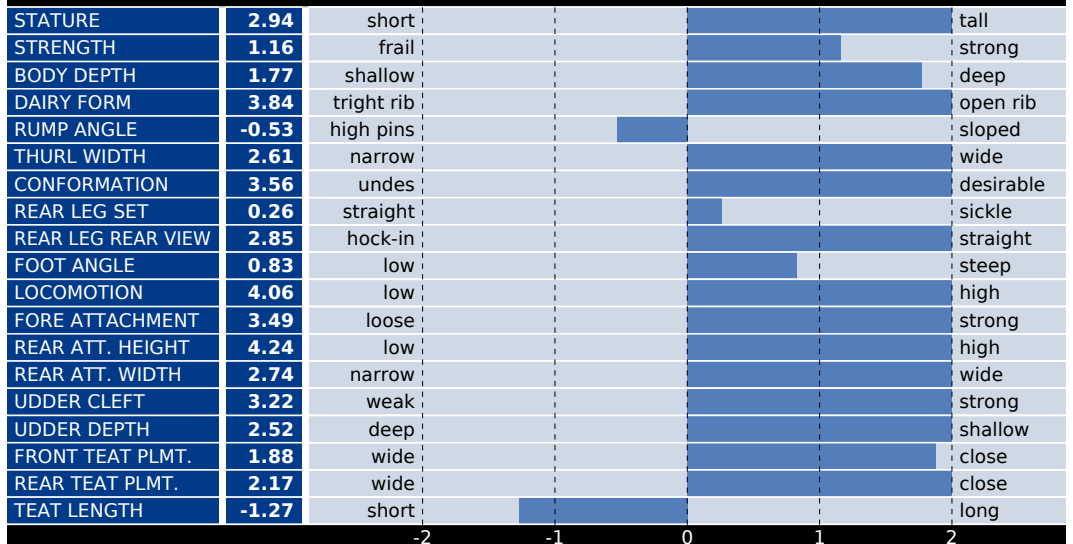

| | |
|--------------|-------------|
| GPFT | 4090 |
| DAUGHTERS | 0 |
| HERDS | 0 |
| REL. % | 75 |
| MILK | 1726 |
| FAT | 92 KG 0.24% |
| PROTEIN | 77 KG 0.17% |
| CHEESE INDEX | 1055 |
| K CAS | BE |

CONFORMATION

| | |
|---------------------|------|
| TYPE | 2.68 |
| UDDER COMP. | 3.03 |
| FEET AND LEGS COMP. | 3.05 |
| REL. % | 69 |

MANAGEMENT TRAITS

| | |
|--------------|-----|
| CALVING EASE | 108 |
| MILK SPEED | 102 |
| SCS | 103 |
| LONGEVITY | 112 |
| FERTILITY | 103 |
| BCS | 93 |