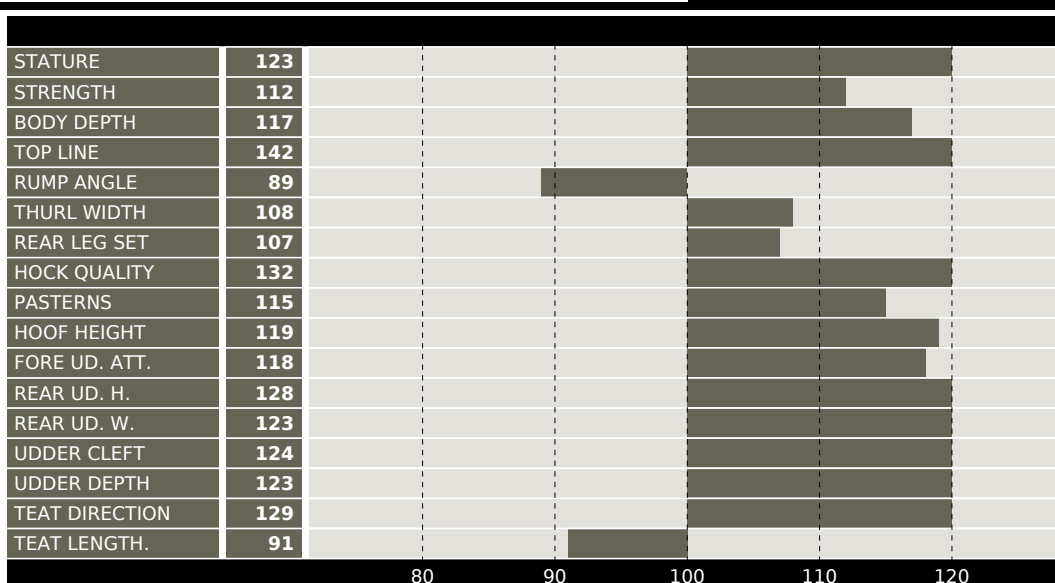

(NIRVANA

)

eric.italianstyle

PRODUCTION

ITE	1010
DAUGHTERS	0
HERDS	
REL. %	99
MILK	1010
FAT	31 KG 0.09%
PROTEIN	40 KG 0.20%

CONFORMATION

F.S.I.	121
UDDER COMP.	121
FEET AND LEGS COMP.	131
REL. %	55

MANAGEMENT TRAITS

MILKABILITY	110
SCS	107
LONGEVITY	107
K CAS	BB

eric.italianstyle