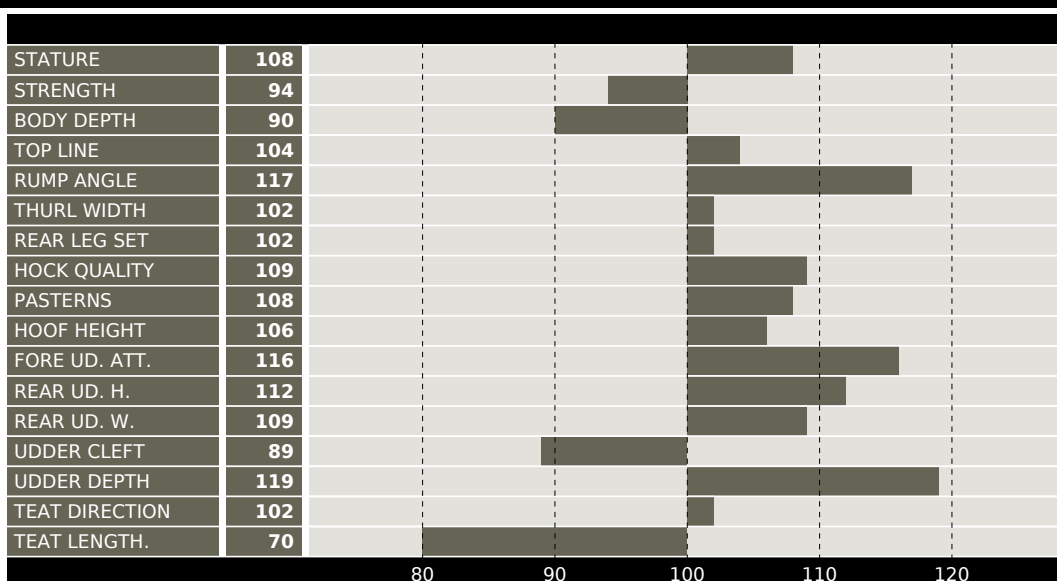

# HORST

CA MASCARI HURA PROHU HORST - IT024990497356 - aAa

APRIL 2022

HURAY x CA MASCARI PROHUVO LITZ (PROHUVO ) x CA MASCARI POSTER LAICA ET (POSTER )

*eric.italianstyle*

PRODUCTION	
ITE	900
DAUGHTERS	62
HERDS	53
REL. %	97
MILK	900
FAT	43 KG 0.01%
PROTEIN	41 KG 0.06%
CONFORMATION	
F.S.I.	109
UDDER COMP.	112
FEET AND LEGS COMP.	112
REL. %	90
MANAGEMENT TRAITS	
MILKABILITY	121
SCS	108
LONGEVITY	104
K CAS	BB