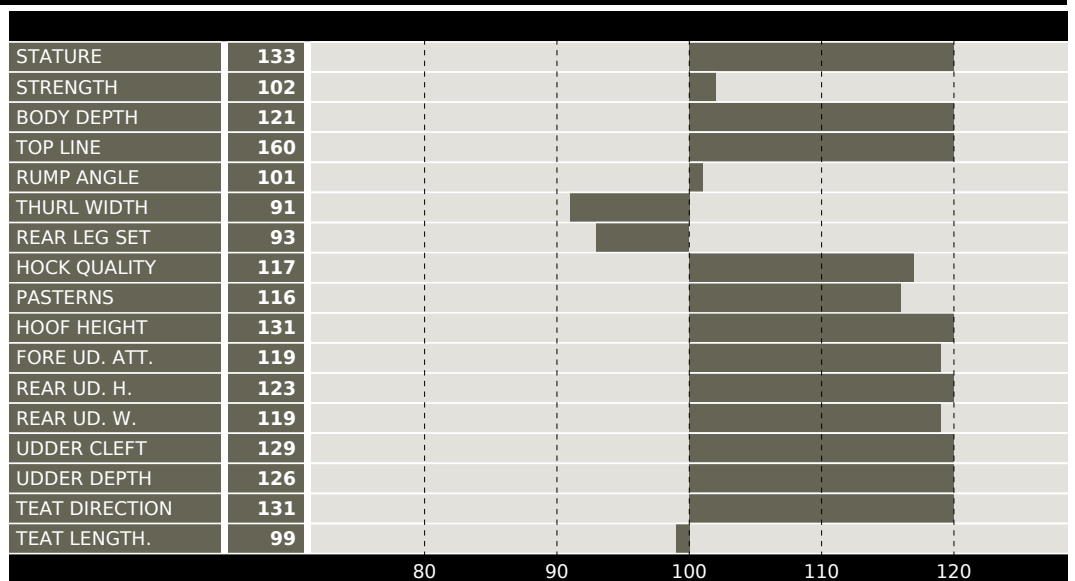

(EINSTEIN

)

eric.italianstyle

PRODUCTION

ITE	970
DAUGHTERS	0
HERDS	
REL. %	98
MILK	970
FAT	25 KG -0.09%
PROTEIN	40 KG 0.16%

CONFORMATION

F.S.I.	120
UDDER COMP.	117
FEET AND LEGS COMP.	124
REL. %	61

MANAGEMENT TRAITS

MILKABILITY	119
SCS	105
LONGEVITY	104
K CAS	BB

eric.italianstyle