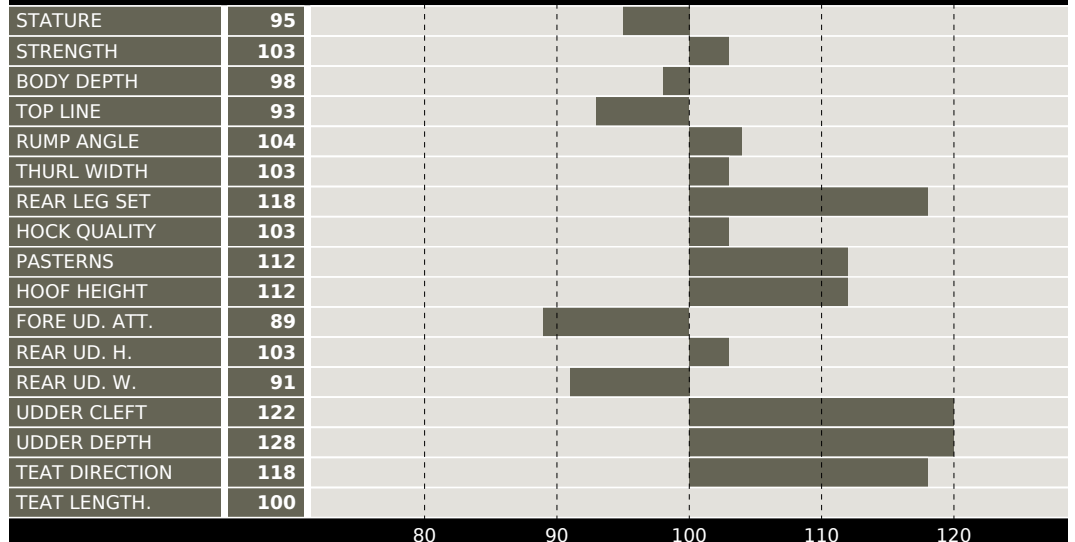

(DENMARK

)

eric.italianstyle

PRODUCTION

ITE	631
DAUGHTERS	50
HERDS	41
REL. %	88
MILK	631
FAT	14 KG 0.09%
PROTEIN	22 KG 0.19%

CONFORMATION

F.S.I.	101
UDDER COMP.	106
FEET AND LEGS COMP.	101
REL. %	89

MANAGEMENT TRAITS

MILKABILITY	118
SCS	103
LONGEVITY	110
K CAS	BB

eric.italianstyle