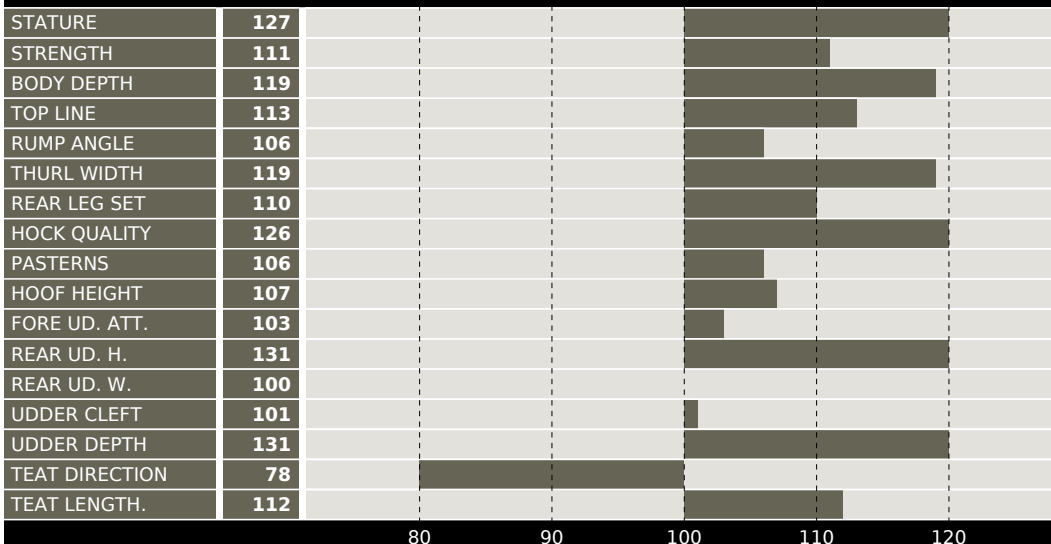

(HURAY

)

eric.italianstyle

PRODUCTION

ITE	732
DAUGHTERS	0
HERDS	
REL. %	93
MILK	732
FAT	25 KG -0.09%
PROTEIN	34 KG 0.03%

CONFORMATION

F.S.I.	110
UDDER COMP.	108
FEET AND LEGS COMP.	115
REL. %	70

MANAGEMENT TRAITS

MILKABILITY	113
SCS	115
LONGEVITY	105
K CAS	BB

Luca Nalli

eric.italianstyle