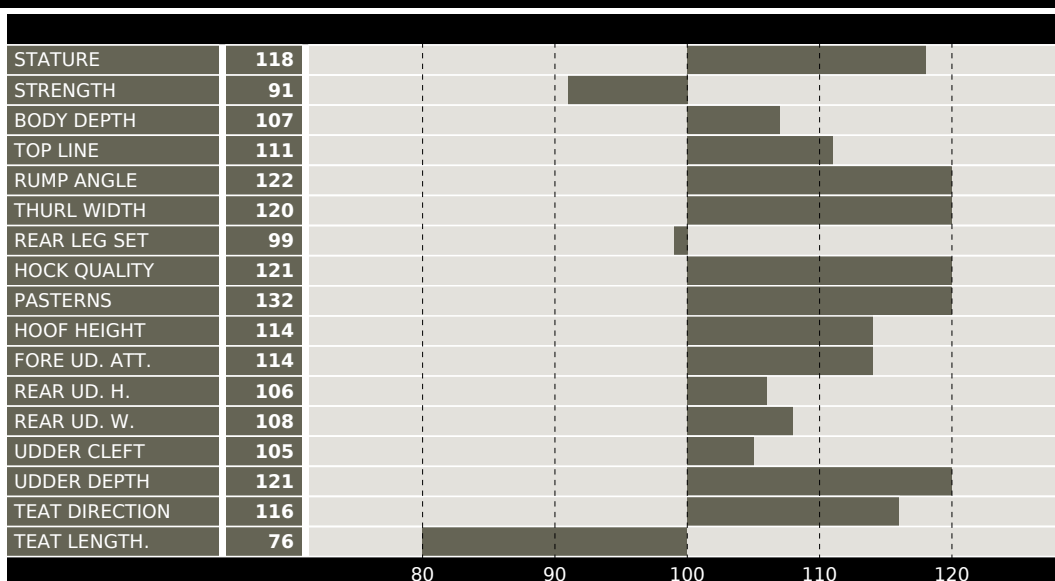

PRODUCTION

ITE	887
DAUGHTERS	0
HERDS	
REL. %	97
MILK	887
FAT	28 KG 0.19%
PROTEIN	24 KG 0.19%

CONFORMATION

F.S.I.	110
UDDER COMP.	109
FEET AND LEGS COMP.	121
REL. %	61

MANAGEMENT TRAITS

MILKABILITY	115
SCS	126
LONGEVITY	113
K CAS	BB