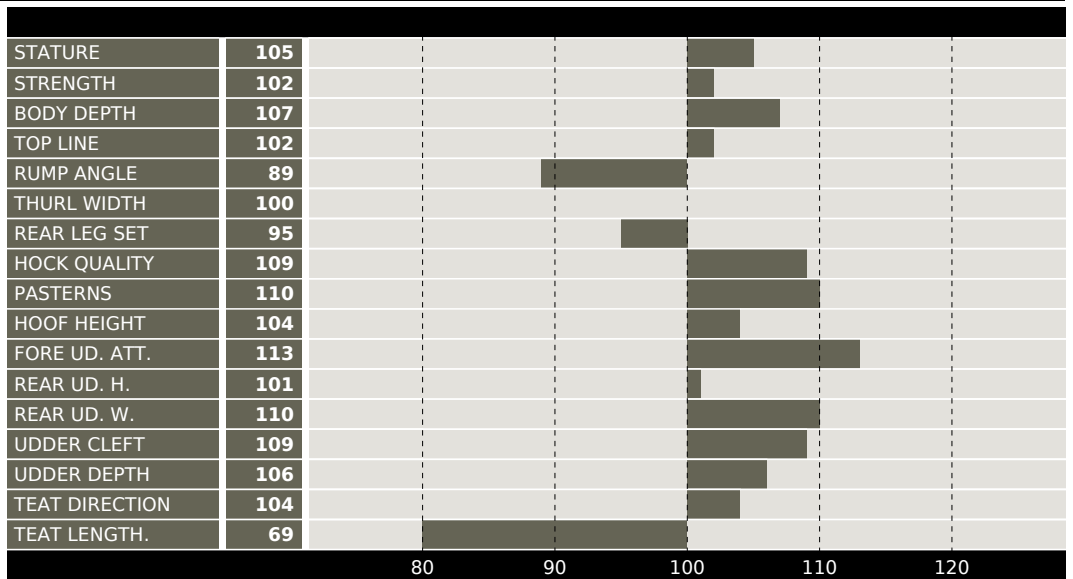

PRODUCTION

ITE	664
DAUGHTERS	60
HERDS	50
REL. %	90
MILK	664
FAT	36 KG -0.06%
PROTEIN	39 KG 0.05%

CONFORMATION

F.S.I.	111
UDDER COMP.	109
FEET AND LEGS COMP.	110
REL. %	90

MANAGEMENT TRAITS

MILKABILITY	100
SCS	118
LONGEVITY	103
K CAS	AB