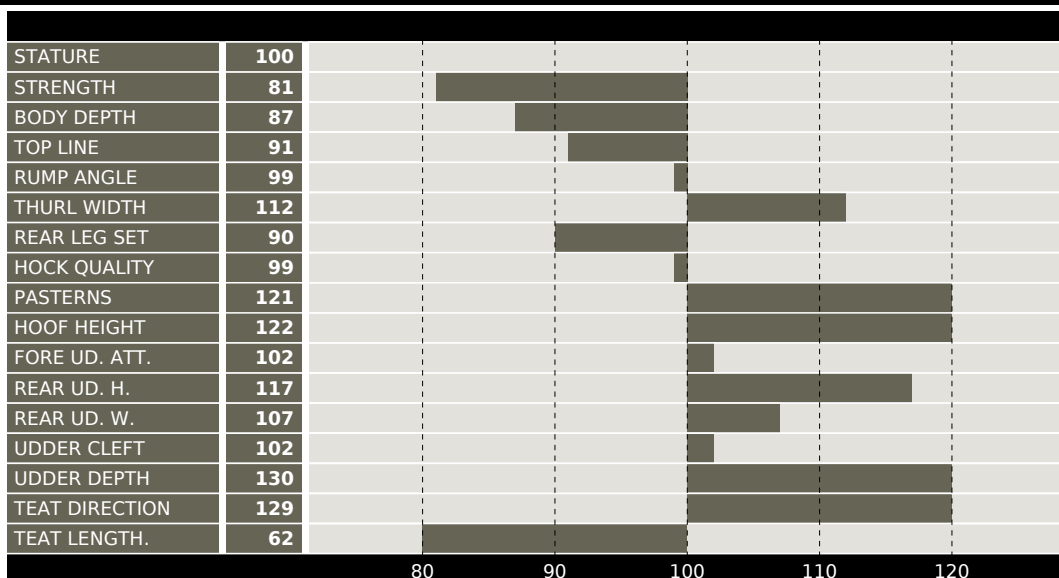

(BLOGGER

)

eric.italianstyle

PRODUCTION

| | |
|-----------|-------------|
| ITE | 435 |
| DAUGHTERS | 45 |
| HERDS | 36 |
| REL. % | 80 |
| MILK | 435 |
| FAT | 16 KG 0.23% |
| PROTEIN | 7 KG 0.12% |

CONFORMATION

| | |
|---------------------|-----|
| F.S.I. | 109 |
| UDDER COMP. | 115 |
| FEET AND LEGS COMP. | 116 |
| REL. % | 87 |

MANAGEMENT TRAITS

| | |
|-------------|-----|
| MILKABILITY | 94 |
| SCS | 119 |
| LONGEVITY | 112 |
| K CAS | AB |